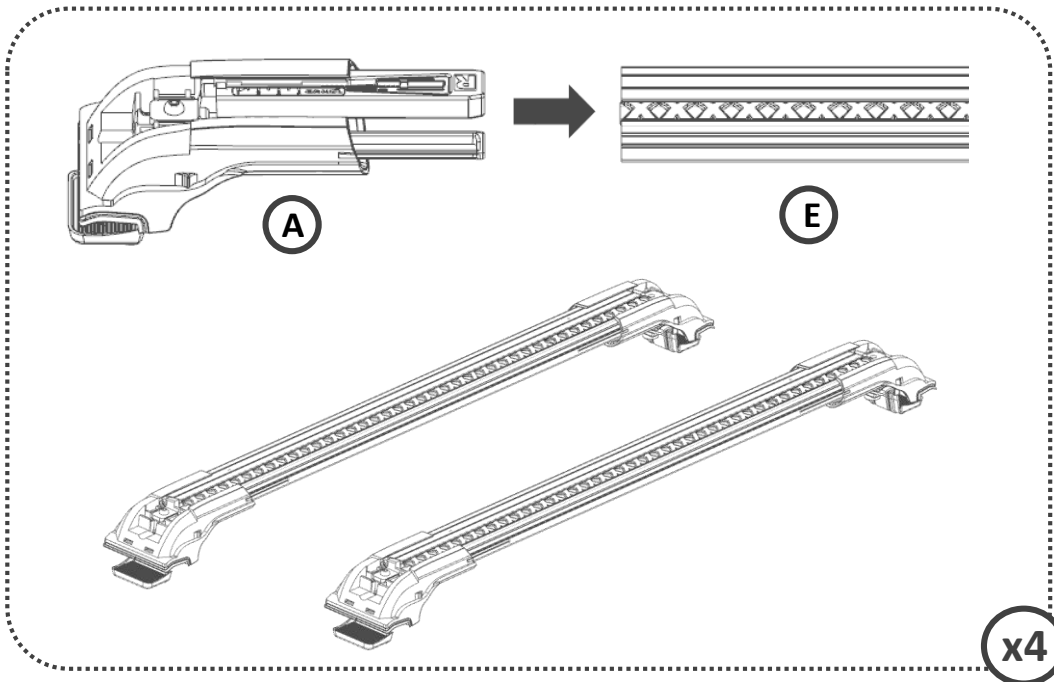

PARTS INCLUDED

(A)

(B)

(C)

(D)

(E)

(F)

PART	DESCRIPTION	QTY.
A	ECM V2 CROSSBAR	4
B	COVER	4
C	METAL KEY	2
D	LONG RUBBER STRIPS	4
E	FRONT, REAR PROFILES	2
F	ALLEN	1

Instructions

ECEM V1

ERKUL[®]
Products & Quality

1

PREASSEMBLY

4

INSTALLATION

x4