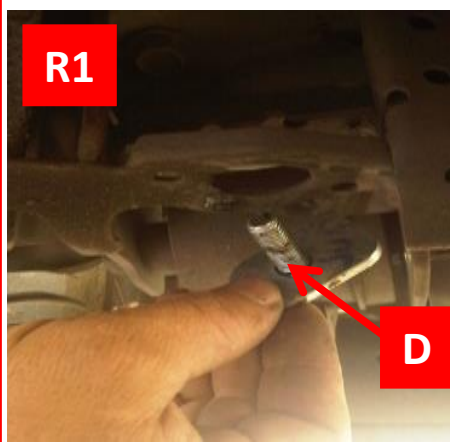

REAR BRACKET

R1