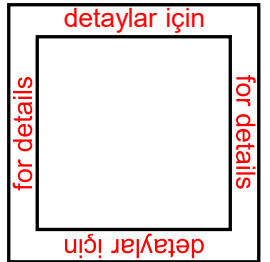

FOR
FRONT LEFT

A (x2)

FOR
REAR LEFT

B (x2)

C (x2)

D (x2)

M8 (X8)

M10 (x6)

ERKUL[®]
Products & Quality

NISSAN JUKE 2010-2019 RUNNING BOARD

instructions

FRONT BRACKET

F1

F2

C

F3

A

REAR BRACKET

R1

R2

R3

R4

B